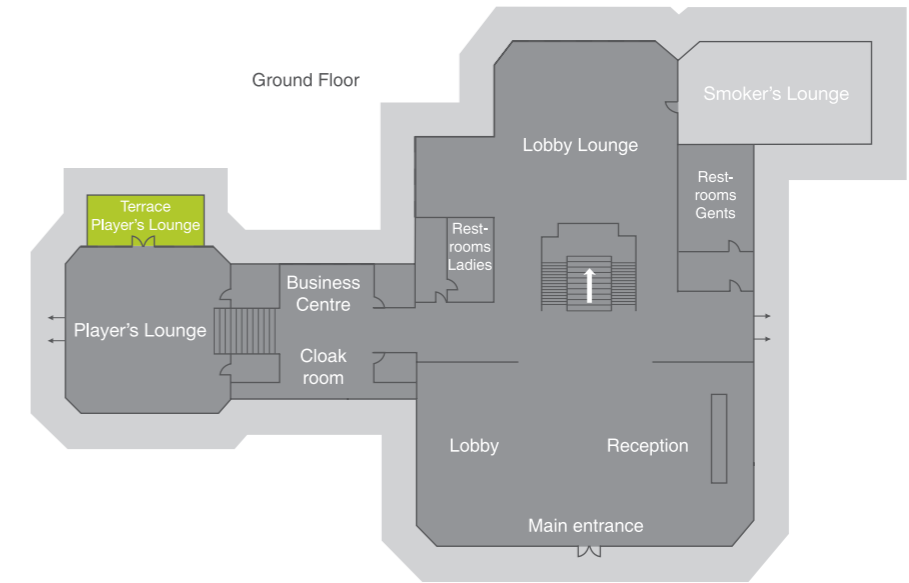

### GUEST ROOM FACILITIES

- 24-hour in-room dining
- Laundry
- Dry-cleaning service
- Interactive TV
- Wi-Fi free of charge throughout the hotel
- Private Bar
- Safe
- Spacious rooms
- Separate shower, bathtub and toilet

### RESTAURANTS AND BARS

- Grand Restaurant
- Lobby Lounge
- Spa Bar
- Player's Lounge

### BUSINESS SERVICES

- Gerlach Ballroom
- Krivan Ballroom
- Fully equipped business centre
- High-speed Internet access / WLAN

## Hotel plan

ROOM	SQM	THEATRE	SCHOOL	U-SHAPE	RECEPTION	DINNER	CABARET	BOARDROOM
Gerlach Ballroom	126	120	60	30	150	70	40	28
Krivan Ballroom	102	80	40	20	80	50	30	22
Grand Restaurant	225	-	-	-	200	120	-	-
Player's Lounge	97	-	-	-	60	-	-	-
Lobby	181	-	-	-	150	-	-	-
Reception	222	-	-	-	150	-	-	-