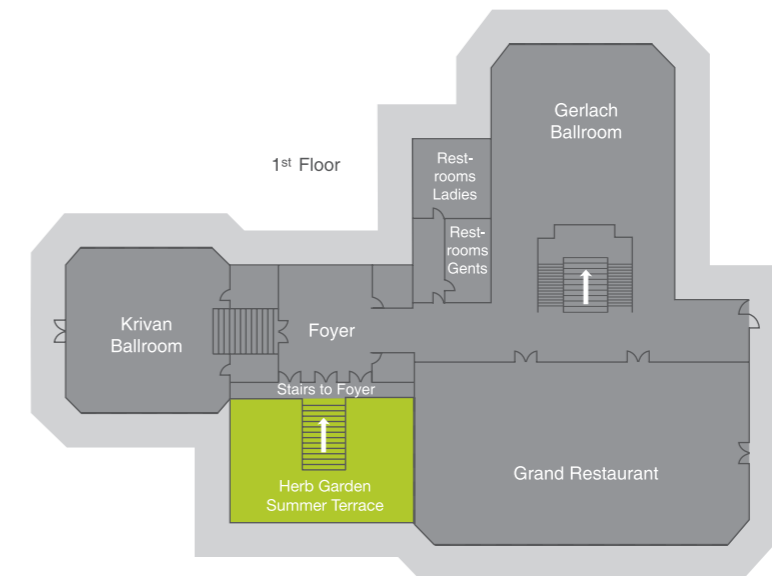

### RESTAURANTS AND BARS

- Grand Restaurant
- Lobby Lounge
- Spa Bar
- Player's Lounge

### BUSINESS SERVICES

- Gerlach Ballroom
- Krivan Ballroom
- Fully equipped business centre
- High-speed Internet access / WLAN

## Hotel plan

ROOM	SQM	THEATRE	SCHOOL	U-SHAPE	RECEPTION	DINNER	CABARET	BOARDROOM
Gerlach Ballroom	126	120	60	30	150	70	40	28
Krivan Ballroom	102	80	40	20	80	50	30	22
Grand Restaurant	225	-	-	-	200	120	-	-
Player's Lounge	97	-	-	-	60	-	-	-
Lobby	181	-	-	-	150	-	-	-
Reception	222	-	-	-	150	-	-	-